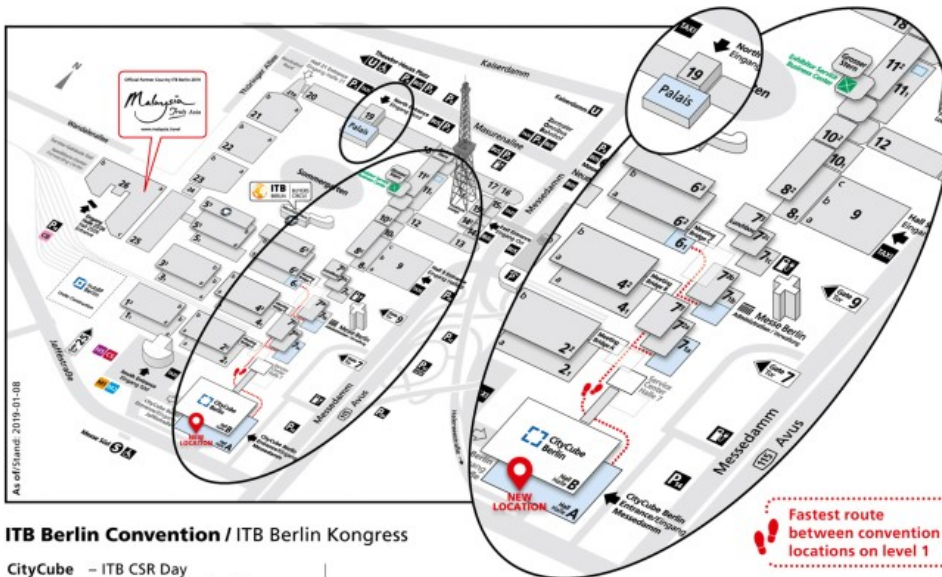

## ITB Berlin Convention / ITB Berlin Kongress

- CityCube Hall A** **NEW LOCATION**
- ITB CSR Day
  - ITB Deep Dive Sessions
  - ITB Destination Day 1
  - ITB Destination Day 2
  - ITB Experts Forum Wellness
  - ITB Future Day
  - ITB Marketing & Distribution Day
  - ITB Tourism for Sustainable Development Day