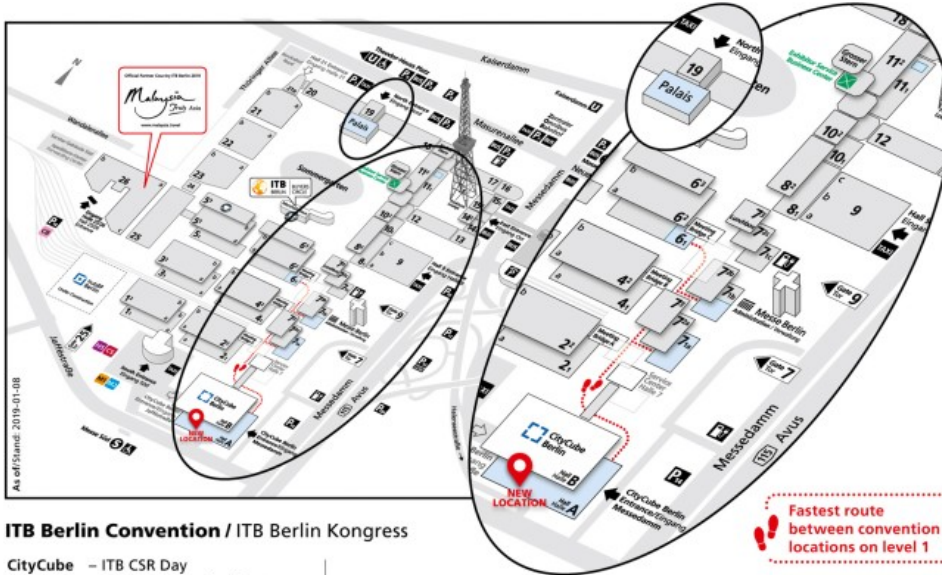

## ITB Berlin Convention / ITB Berlin Kongress

- CityCube Hall A**  **NEW LOCATION**
- ITB CSR Day
  - ITB Deep Dive Sessions
  - ITB Destination Day 1
  - ITB Destination Day 2
  - ITB Experts Forum Wellness
  - ITB Future Day
  - ITB Marketing & Distribution Day
  - ITB Tourism for Sustainable Development Day