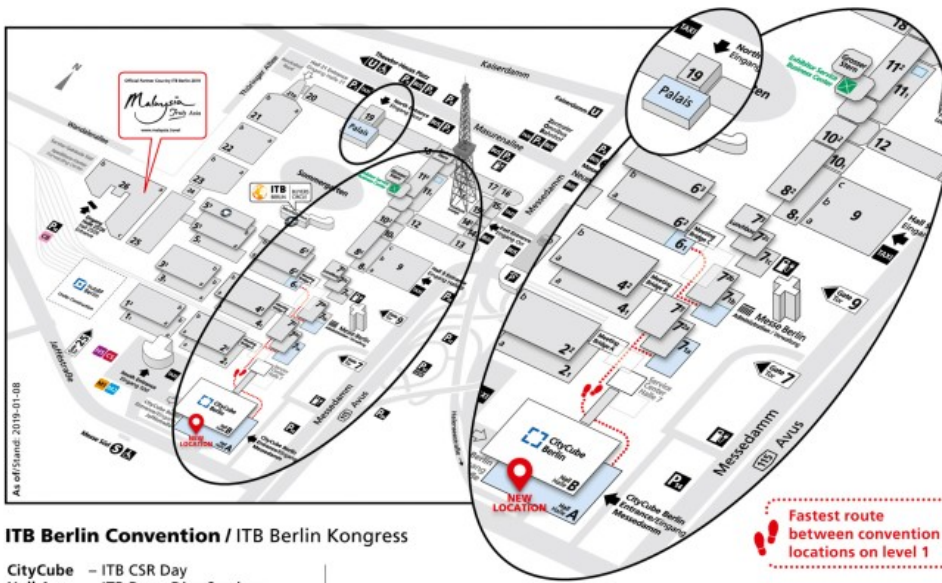

Sebastian Paoa

Kontakt Daten

Sebastian Paoa

Mao Renua Community, Eastern Island (Rapa Nui)

ITB Berlin Convention / ITB Berlin Kongress

- CityCube Hall A**
- ITB CSR Day
 - ITB Deep Dive Sessions
 - ITB Destination Day 1
 - ITB Destination Day 2
 - ITB Experts Forum Wellness
 - ITB Future Day
 - ITB Marketing & Distribution Day
 - ITB Tourism for Sustainable Development Day