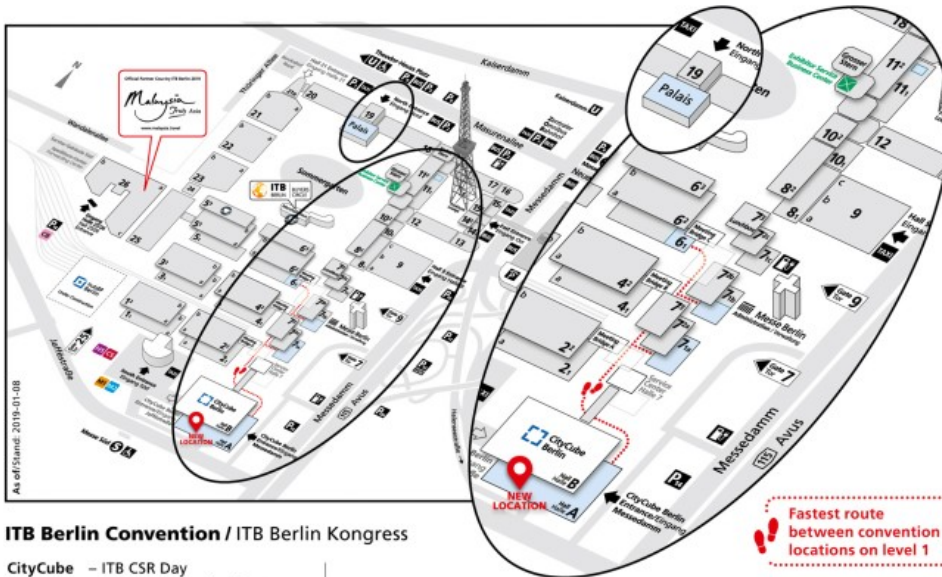

### ITB Berlin Convention / ITB Berlin Kongress

**CityCube Hall A**  
 **NEW LOCATION**

- ITB CSR Day
- ITB Deep Dive Sessions
- ITB Destination Day 1
- ITB Destination Day 2
- ITB Experts Forum Wellness
- ITB Future Day
- ITB Marketing & Distribution Day
- ITB Tourism for Sustainable Development Day