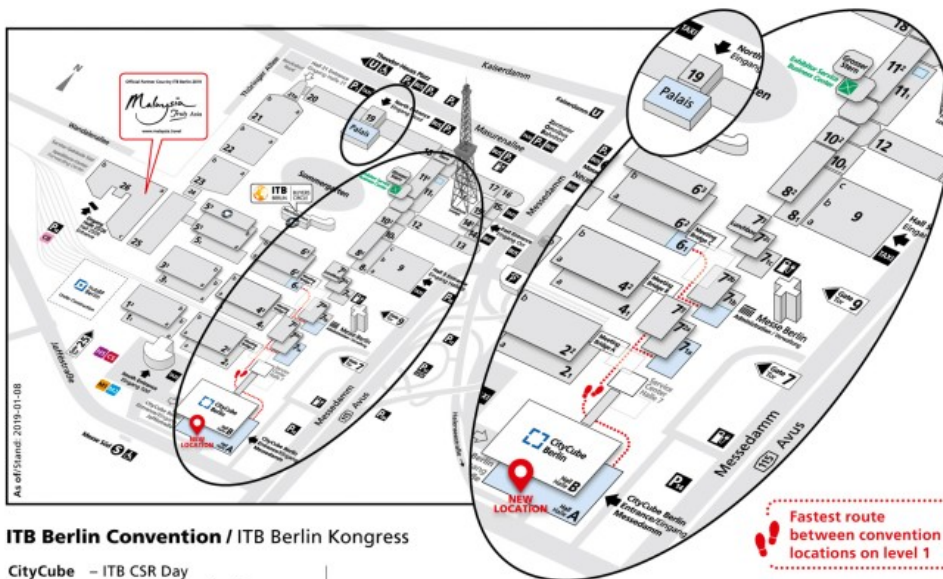

Official Partner Country ITB Berlin 2019

Co-Host ITB Berlin Convention 2019

Kurzfristige Änderungen vorbehalten.

ITB Berlin Convention / ITB Berlin Kongress

CityCube

Hall A

- ITB CSR Day
- ITB Deep Dive Sessions
- ITB Destination Day 1
- ITB Destination Day 2
- ITB Experts Forum Wellness
- ITB Future Day
- ITB Marketing & Distribution Day
- ITB Tourism for Sustainable Development Day